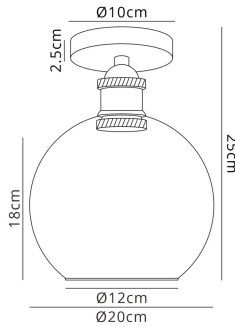

DK1156

Cawdor

Cawdor Flush Fitting, 1 Light E27, Antique Copper/Smoke Globe Glass

DATA SHEET

LINE DRAWING

[Click to view the full product details](#)

MARKETING INFORMATION

Brief Description	Cawdor Flush Fitting, 1 Light E27, Antique Copper/Smoke Globe Glass

PHYSICAL CHARACTERISTICS

Colour Finish	Antique Copper

MECHANICAL SPECIFICATION

Item Nett Weight (kg)	0.660kg
Materials Used	Iron, Glass

ENERGY SPECIFICATION

Energy Class	A++ to A

LAMP SPECIFICATION

No: of Lamp	1
Lamp Socket	E27
Recommended Lamp	LED (ALL)
Max Wattage Lamp (W)	20W
Lamp Included	No

ELECTRICAL & SAFETY SPECIFICATION

Protection Class	Class 1 - Earth Connection Required
Total Power Consumption (W)	Dependent On Lamps Used (±5%)
Input Voltage (V)	220-240V~50/60Hz
Dimmable	Yes - Suitable Lamps & Dimmer Required
Dimmer Included	No
IP Rating	IP20

QUALITY STANDARDS

Warranty (yrs)	1yr
CE	Yes
Rohs	Yes

PRODUCT COMPONENT SPECIFICATION

Shade Colour	Smoke
Cup Dimensions (mm)	D:100mm, H:25mm
Bracket Dimensions (mm)	L:95mm x W:20mm x H:15mm

Inspired Lighting Ltd. are continually developing and improving their products.
Technical specifications subject to change without prior notice.