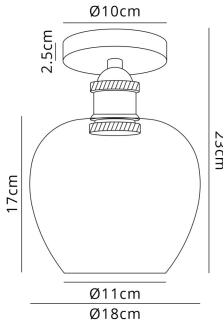

DK1124

Cawdor

Cawdor Flush Fitting, 1 Light E27, Matt White/Smoke Wine Glass

DATA SHEET

LINE DRAWING

[Click to view the full product details](#)

MARKETING INFORMATION

Brief Description	Cawdor Flush Fitting, 1 Light E27, Matt White/Smoke Wine Glass

PHYSICAL CHARACTERISTICS

Colour Finish	Matt White

MECHANICAL SPECIFICATION

Item Nett Weight (kg)	0.670kg
Materials Used	Iron, Glass

ENERGY SPECIFICATION

Energy Class	A++ to A

LAMP SPECIFICATION

No: of Lamp	1
Lamp Socket	E27
Recommended Lamp	LED (ALL)
Max Wattage Lamp (W)	20W
Lamp Included	No

ELECTRICAL & SAFETY SPECIFICATION

Protection Class	Class 1 - Earth Connection Required
Total Power Consumption (W)	Dependent On Lamps Used (±5%)
Input Voltage (V)	220-240V~50/60Hz
Dimmable	Yes - Suitable Lamps & Dimmer Required
Dimmer Included	No
IP Rating	IP20

QUALITY STANDARDS

Warranty (yrs)	1yr
CE	Yes
Rohs	Yes

PRODUCT COMPONENT SPECIFICATION

Shade Colour	Smoke
Cup Dimensions (mm)	D:100mm, H:25mm
Bracket Dimensions (mm)	L:95mm x W:20mm x H:15mm

Inspired Lighting Ltd. are continually developing and improving their products. Technical specifications subject to change without prior notice.