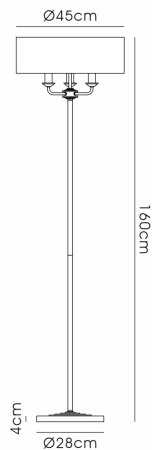

DK1062

Banyan MB GR

Banyan 3 Light Switched Floor Lamp With 45cm x 15cm Organza Shade Matt Black/Grey

LINE DRAWING

DATA SHEET

MARKETING INFORMATION

Brief Description	Banyan 45cm 3 Light Floor Lamp Matt Black, Grey
-------------------	---

PHYSICAL CHARACTERISTICS

Colour Finish	Matt Black
Colour Finish 2	Grey

MECHANICAL SPECIFICATION

Item Nett Weight (kg)	8.5kg
Diameter (mm)	450mm
Height (mm)	1600mm

ENERGY SPECIFICATION

Energy Class	A++ to D
--------------	----------

LAMP SPECIFICATION

No: of Lamp	3
Lamp Socket	E14
Recommended Lamp	LED (Candle C35)
Max Wattage Lamp (W)	20W
Lamp Included	No

ELECTRICAL & SAFETY SPECIFICATION

Protection Class	Class 2 - Double Insulated
Switched	Yes - Foot Switch
Dimmable	Yes - Suitable Lamps & Dimmer Required
Dimmer Included	No
IP Rating	IP20