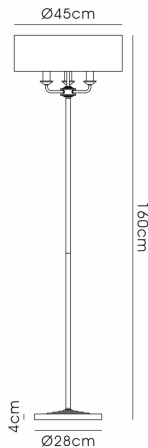

DK1057

Banyan MB NU

Banyan 3 Light Switched Floor Lamp With 45cm x 15cm Dual Faux Silk Fabric Shade Matt Black/Nude Beige

LINE DRAWING

[Click to view the full product details](#)

DATA SHEET

MARKETING INFORMATION

Brief Description	Banyan 45cm 3 Light Floor Lamp Matt Black, Nude Beige
-------------------	---

PHYSICAL CHARACTERISTICS

Colour Finish	Matt Black
Colour Finish 2	Nude Beige

MECHANICAL SPECIFICATION

Item Nett Weight (kg)	8.6kg
Diameter (mm)	450mm
Height (mm)	1600mm

ENERGY SPECIFICATION

Energy Class	A++ to D
--------------	----------

LAMP SPECIFICATION

No: of Lamp	3
Lamp Socket	E14
Recommended Lamp	LED (Candle C35)
Max Wattage Lamp (W)	20W
Lamp Included	No

ELECTRICAL & SAFETY SPECIFICATION