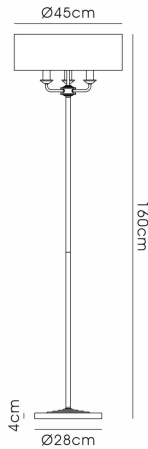

DK1057

Banyan MB NU

Banyan 3 Light Switched Floor Lamp With 45cm x 15cm Dual Faux Silk Fabric Shade Matt Black/Nude Beige

LINE DRAWING

[Click to view the full product details](#)

DATA SHEET

MARKETING INFORMATION

Brief Description	Banyan 45cm 3 Light Floor Lamp Matt Black, Nude Beige
-------------------	---

PHYSICAL CHARACTERISTICS

Colour Finish	Matt Black
Colour Finish 2	Nude Beige

MECHANICAL SPECIFICATION

Item Nett Weight (kg)	8.6kg
Diameter (mm)	450mm
Height (mm)	1600mm

ENERGY SPECIFICATION

Energy Class	A++ to D
--------------	----------

LAMP SPECIFICATION

No: of Lamp	3
Lamp Socket	E14
Recommended Lamp	LED (Candle C35)
Max Wattage Lamp (W)	20W
Lamp Included	No

ELECTRICAL & SAFETY SPECIFICATION