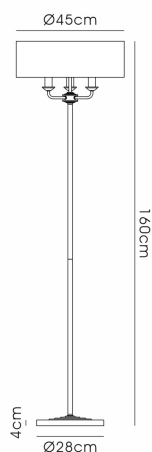

DK1053

Banyan MB WH

Banyan 3 Light Switched Floor Lamp With 45cm x 15cm Faux Silk Fabric Shade Matt Black/White

DATA SHEET

LINE DRAWING

MARKETING INFORMATION

Brief Description Banyan 45cm 3 Light Floor Lamp Matt Black, White

PHYSICAL CHARACTERISTICS

Colour Finish Matt Black
Colour Finish 2 White

MECHANICAL SPECIFICATION

Item Nett Weight (kg) 8.6kg
Diameter (mm) 450mm
Height (mm) 1600mm

ENERGY SPECIFICATION

Energy Class A++ to D

LAMP SPECIFICATION

No: of Lamp 3
Lamp Socket E14
Recommended Lamp LED (Candle C35)
Max Wattage Lamp (W) 20W
Lamp Included No

ELECTRICAL & SAFETY SPECIFICATION

Protection Class Class 2 - Double Insulated
Switched Yes - Foot Switch
Dimmable Yes - Suitable Lamps & Dimmer Required
Dimmer Included No
IP Rating IP20