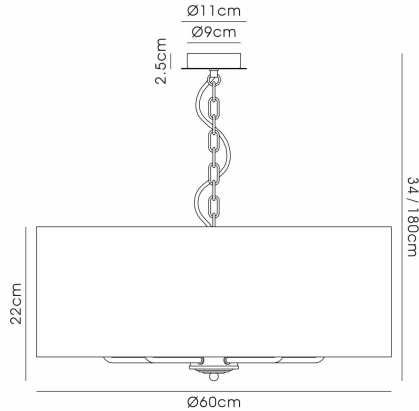

DK1052

Banyan MB SL

Banyan 5 Light Multi Arm Pendant With 60cm x 22cm Silver Leaf Shade Matt Black/Silver Leaf

LINE DRAWING

[Click to view the full product details](#)

DATA SHEET

MARKETING INFORMATION

Barcode	5055546560919
Brief Description	Banyan 60cm 5 Light Pendant Matt Black, Silver Leaf

PHYSICAL CHARACTERISTICS

Colour Finish	Matt Black
Colour Finish 2	Silver Foil

MECHANICAL SPECIFICATION

Item Nett Weight (kg)	3.0kg
Diameter (mm)	600mm
Minimum Drop (mm)	340mm
Maximum Drop (mm)	1800mm
Body Height (mm)	220mm
Materials Used	Terylene with Cotton Fabric, PVC Lining, Iron

ENERGY SPECIFICATION

Energy Class	A++ to D
--------------	----------

LAMP SPECIFICATION

No: of Lamp	5
Lamp Socket	E14
Recommended Lamp	LED (Candle C35)
Max Wattage Lamp (W)	20W
Lamp Included	No

ELECTRICAL & SAFETY SPECIFICATION

PRODUCT COMPONENT SPECIFICATION

Shade Colour	Silver Leaf/White Laminate
Cup Dimensions (mm)	D:90mm, H:25mm
Bracket Dimensions (mm)	L:75mm, W:20mm, T:1.5mm

CARTON INFORMATION

Number of Cartons	2
Carton CBM	0.1321
Carton Gross Weight (kg)	4.3kg (±5%)