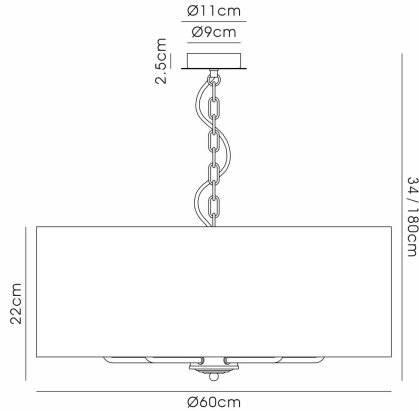

DK1051

Banyan MB GL

Banyan 5 Light Multi Arm Pendant With 60cm x 22cm Gold Leaf Shade Matt Black/Gold Leaf

LINE DRAWING

[Click to view the full product details](#)

DATA SHEET

MARKETING INFORMATION

Barcode	5055546560902
Brief Description	Banyan 60cm 5 Light Pendant Matt Black, Gold Leaf

PHYSICAL CHARACTERISTICS

Colour Finish	Matt Black
Colour Finish 2	Gold Foil

MECHANICAL SPECIFICATION

Item Nett Weight (kg)	2.6kg
Diameter (mm)	600mm
Minimum Drop (mm)	340mm
Maximum Drop (mm)	1800mm
Body Height (mm)	220mm
Materials Used	Terylene with Cotton Fabric, PVC Lining, Iron

ENERGY SPECIFICATION

Energy Class	A++ to D
--------------	----------

LAMP SPECIFICATION

No: of Lamp	5
Lamp Socket	E14
Recommended Lamp	LED (Candle C35)
Max Wattage Lamp (W)	20W
Lamp Included	No

ELECTRICAL & SAFETY SPECIFICATION

PRODUCT COMPONENT SPECIFICATION

Shade Colour	Gold Foil/White Laminate
Cup Dimensions (mm)	D:90mm, H:25mm
Bracket Dimensions (mm)	L:75mm, W:20mm, T:1.5mm

CARTON INFORMATION

Number of Cartons	2
Carton CBM	0.1321
Carton Gross Weight (kg)	5.0kg (±5%)