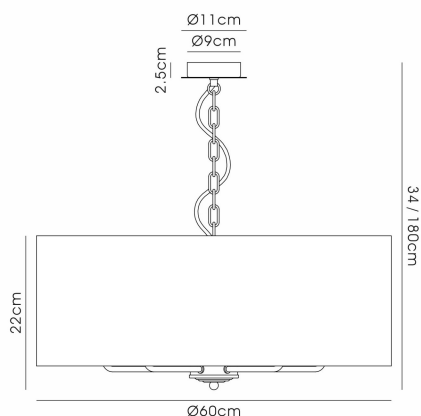

DK1045

Banyan MB BL/GR

Banyan 5 Light Multi Arm Pendant With 60cm x 22cm Dual Faux Silk Fabric Shade Matt Black/Midnight Black

LINE DRAWING

[Click to view the full product details](#)

DATA SHEET

MARKETING INFORMATION

Barcode	5055546560759
Brief Description	Banyan 60cm 5 Light Pendant Matt Black, Midnight Black

PHYSICAL CHARACTERISTICS

Colour Finish	Matt Black
Colour Finish 2	Midnight Black

MECHANICAL SPECIFICATION

Item Nett Weight (kg)	3.0kg
Diameter (mm)	600mm
Minimum Drop (mm)	340mm
Maximum Drop (mm)	1800mm
Body Height (mm)	220mm
Materials Used	Terylene with Cotton Fabric, PVC Lining, Iron

ENERGY SPECIFICATION

Energy Class	A++ to D
--------------	----------

LAMP SPECIFICATION

No: of Lamp	5
Lamp Socket	E14
Recommended Lamp	LED (Candle C35)
Max Wattage Lamp (W)	20W
Lamp Included	No

ELECTRICAL & SAFETY SPECIFICATION

PRODUCT COMPONENT SPECIFICATION

Shade Colour	Midnight Black/Green Olive
Cup Dimensions (mm)	D:90mm, H:25mm
Bracket Dimensions (mm)	L:75mm, W:20mm, T:1.5mm

CARTON INFORMATION

Number of Cartons	2
Carton CBM	0.1282
Carton Gross Weight (kg)	4.5kg (±5%)