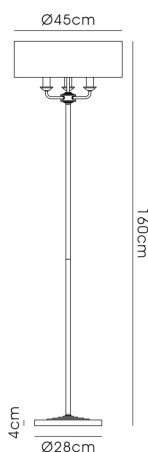

DK0989

Banyan CG BL

Banyan 3 Light Switched Floor Lamp With 45cm x 15cm Faux Silk Fabric Shade Champagne Gold/Black

LINE DRAWING

DATA SHEET

MARKETING INFORMATION

Brief Description	Banyan 45cm 3 Light Floor Lamp Champagne Gold, Black
-------------------	--

PHYSICAL CHARACTERISTICS

Colour Finish	Champagne Gold
Colour Finish 2	Black

MECHANICAL SPECIFICATION

Item Nett Weight (kg)	4.6kg
Diameter (mm)	450mm
Height (mm)	1600mm

ENERGY SPECIFICATION

Energy Class	A++ to D
--------------	----------

LAMP SPECIFICATION

No: of Lamp	3
Lamp Socket	E14
Recommended Lamp	LED (Candle C35)
Max Wattage Lamp (W)	20W
Lamp Included	No

ELECTRICAL & SAFETY SPECIFICATION

Protection Class	Class 2 - Double Insulated
Switched	Yes - Foot Switch
Dimmable	Yes - Suitable Lamps & Dimmer Required
Dimmer Included	No
IP Rating	IP20