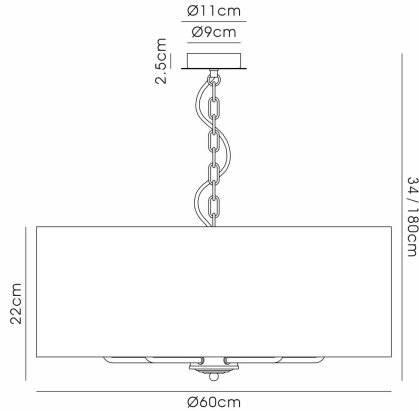

DK0985

Banyan CG GL

Banyan 5 Light Multi Arm Pendant With 60cm x 22cm Gold Leaf Shade Champagne Gold/Gold Leaf

LINE DRAWING

[Click to view the full product details](#)

DATA SHEET

MARKETING INFORMATION

Barcode	5055546559241
Brief Description	Banyan 60cm 5 Light Pendant Champagne Gold, Gold Leaf

PHYSICAL CHARACTERISTICS

Colour Finish	Champagne Gold
Colour Finish 2	Gold Foil

MECHANICAL SPECIFICATION

Item Nett Weight (kg)	2.6kg
Diameter (mm)	600mm
Minimum Drop (mm)	340mm
Maximum Drop (mm)	1800mm
Body Height (mm)	220mm
Materials Used	Terylene with Cotton Fabric, PVC Lining, Iron

ENERGY SPECIFICATION

Energy Class	A++ to D
--------------	----------

LAMP SPECIFICATION

No: of Lamp	5
Lamp Socket	E14
Recommended Lamp	LED (Candle C35)
Max Wattage Lamp (W)	20W
Lamp Included	No

ELECTRICAL & SAFETY SPECIFICATION

PRODUCT COMPONENT SPECIFICATION

Shade Colour	Gold Foil/White Laminate
Cup Dimensions (mm)	D:90mm, H:25mm
Bracket Dimensions (mm)	L:75mm, W:20mm, T:1.5mm

CARTON INFORMATION

Number of Cartons	2
Carton CBM	0.1384
Carton Gross Weight (kg)	5.0kg (±5%)