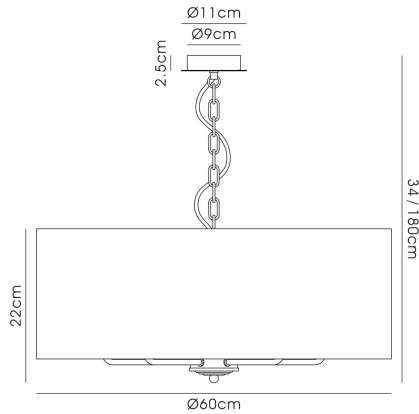

DK0983

Banyan CG RC

Banyan 5 Light Multi Arm Pendant With 60cm x 22cm Dual Faux Silk Fabric Shade Champagne Gold/Raw Cocoa

LINE DRAWING

[Click to view the full product details](#)

DATA SHEET

MARKETING INFORMATION

Barcode	5055546559234
Brief Description	Banyan 60cm 5 Light Pendant Champagne Gold, Raw Cocoa

PHYSICAL CHARACTERISTICS

Colour Finish	Champagne Gold
Colour Finish 2	Taupe

MECHANICAL SPECIFICATION

Item Nett Weight (kg)	3.0kg
Diameter (mm)	600mm
Minimum Drop (mm)	340mm
Maximum Drop (mm)	1800mm
Body Height (mm)	220mm
Materials Used	Terylene with Cotton Fabric, PVC Lining, Iron

ENERGY SPECIFICATION

Energy Class	A++ to D
--------------	----------

LAMP SPECIFICATION

No: of Lamp	5
Lamp Socket	E14
Recommended Lamp	LED (Candle C35)
Max Wattage Lamp (W)	20W
Lamp Included	No

ELECTRICAL & SAFETY SPECIFICATION

DK0983

Banyan CG RC

CE Yes

PRODUCT COMPONENT SPECIFICATION

Shade Colour	Raw Cocoa/Grecian Bronze
Cup Dimensions (mm)	D:90mm, H:25mm
Bracket Dimensions (mm)	L:75mm, W:20mm, T:1.5mm

CARTON INFORMATION

Number of Cartons	2
Carton CBM	0.1345
Carton Gross Weight (kg)	4.5kg (±5%)