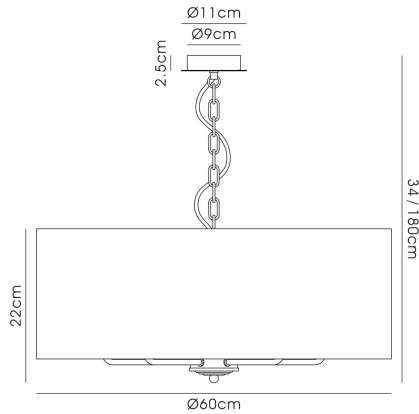

DK0979

Banyan CG BL/GR

Banyan 5 Light Multi Arm Pendant With 60cm x 22cm Dual Faux Silk Fabric Shade Champagne Gold/Midnight Black

LINE DRAWING

[Click to view the full product details](#)

DATA SHEET

MARKETING INFORMATION

Barcode	5055546559364
Brief Description	Banyan 60cm 5 Light Pendant Champagne Gold, Midnight Black

PHYSICAL CHARACTERISTICS

Colour Finish	Champagne Gold
Colour Finish 2	Midnight Black

MECHANICAL SPECIFICATION

Item Nett Weight (kg)	3.0kg
Diameter (mm)	600mm
Minimum Drop (mm)	340mm
Maximum Drop (mm)	1800mm
Body Height (mm)	220mm
Materials Used	Terylene with Cotton Fabric, PVC Lining, Iron

ENERGY SPECIFICATION

PRODUCT COMPONENT SPECIFICATION

Shade Colour	Midnight Black/Green Olive
Cup Dimensions (mm)	D:90mm, H:25mm
Bracket Dimensions (mm)	L:75mm, W:20mm, T:1.5mm

CARTON INFORMATION

Number of Cartons	2
Carton CBM	0.1345
Carton Gross Weight (kg)	4.5kg (±5%)