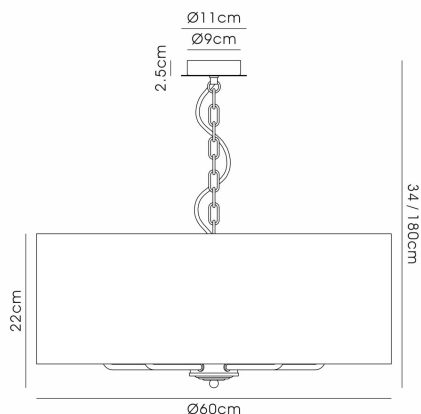

DK0978

Banyan CG BL

Banyan 5 Light Multi Arm Pendant With 60cm x 22cm Faux Silk Fabric Shade Champagne Gold/Black

LINE DRAWING

[Click to view the full product details](#)

DATA SHEET

MARKETING INFORMATION

Barcode	5055546559326
Brief Description	Banyan 60cm 5 Light Pendant Champagne Gold, Black

PHYSICAL CHARACTERISTICS

Colour Finish	Champagne Gold
Colour Finish 2	Black

MECHANICAL SPECIFICATION

Item Nett Weight (kg)	3.0kg
Diameter (mm)	600mm
Minimum Drop (mm)	340mm
Maximum Drop (mm)	1800mm
Body Height (mm)	220mm
Materials Used	Terylene with Cotton Fabric, PVC Lining, Iron

ENERGY SPECIFICATION

Energy Class	A++ to D
--------------	----------

LAMP SPECIFICATION

No: of Lamp	5
Lamp Socket	E14
Recommended Lamp	LED (Candle C35)
Max Wattage Lamp (W)	20W
Lamp Included	No

ELECTRICAL & SAFETY SPECIFICATION

PRODUCT COMPONENT SPECIFICATION

Shade Colour	Black/White Laminate
Cup Dimensions (mm)	D:90mm, H:25mm
Bracket Dimensions (mm)	L:75mm, W:20mm, T:1.5mm

CARTON INFORMATION

Number of Cartons	2
Carton CBM	0.1345
Carton Gross Weight (kg)	4.1kg (±5%)