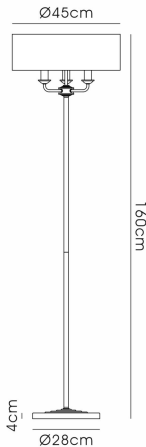

DK0930

Banyan SN GR

Banyan 3 Light Switched Floor Lamp With 45cm x 15cm Grey Organza Shade Satin Nickel/Grey

DATA SHEET

LINE DRAWING

MARKETING INFORMATION

Brief Description	Banyan 45cm 3 Light Floor Lamp Satin Nickel, Grey
-------------------	---

PHYSICAL CHARACTERISTICS

Colour Finish	Satin Nickel
Colour Finish 2	Grey

MECHANICAL SPECIFICATION

Item Nett Weight (kg)	5.5kg
Diameter (mm)	450mm
Height (mm)	1600mm

ENERGY SPECIFICATION

Energy Class	A++ to D
--------------	----------

LAMP SPECIFICATION

No: of Lamp	3
Lamp Socket	E14
Recommended Lamp	LED (Candle C35)
Max Wattage Lamp (W)	20W
Lamp Included	No

ELECTRICAL & SAFETY SPECIFICATION

Protection Class	Class 2 - Double Insulated
Switched	Yes - Foot Switch
Dimmable	Yes - Suitable Lamps & Dimmer Required
Dimmer Included	No
IP Rating	IP20