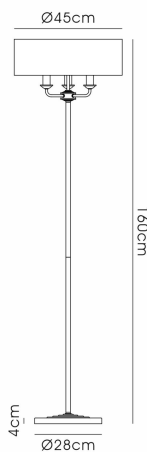

LINE DRAWING

[Click to view the full product details](#)

OVERVIEW

Deco's Banyan range has been deliberately designed to keep its frame shape, style and structure neutral, in keeping with a more classically traditional chandelier. The intention of this

Inspired Lighting Ltd. are continually developing and improving their products. Technical specifications subject to change without prior notice.