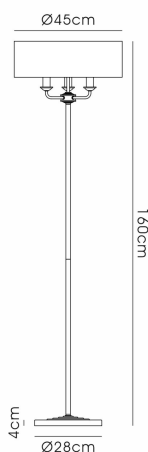

DK0922

Banyan SN GR

Banyan 3 Light Switched Floor Lamp With 45cm x 15cm Faux Silk Shade, Satin Nickel/Grey

DATA SHEET

LINE DRAWING

MARKETING INFORMATION

Brief Description	Banyan 45cm 3 Light Floor Lamp Satin Nickel, Grey
-------------------	---

PHYSICAL CHARACTERISTICS

Colour Finish	Satin Nickel
Colour Finish 2	Grey

MECHANICAL SPECIFICATION

Item Nett Weight (kg)	5.6kg
Diameter (mm)	450mm
Height (mm)	1600mm

ENERGY SPECIFICATION

Energy Class	A++ to D
--------------	----------

LAMP SPECIFICATION

No: of Lamp	3
Lamp Socket	E14
Recommended Lamp	LED (Candle C35)
Max Wattage Lamp (W)	20W
Lamp Included	No

ELECTRICAL & SAFETY SPECIFICATION

Protection Class	Class 2 - Double Insulated
Switched	Yes - Foot Switch
Dimmable	Yes - Suitable Lamps & Dimmer Required
Dimmer Included	No
IP Rating	IP20