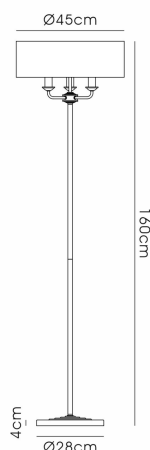

LINE DRAWING

[Click to view the full product details](#)

DATA SHEET

MARKETING INFORMATION

Brief Description Banyan 45cm 3 Light Floor Lamp Antique Brass, Nude Beige

PHYSICAL CHARACTERISTICS

Colour Finish Antique Brass
Colour Finish 2 Nude Beige

MECHANICAL SPECIFICATION

Item Nett Weight (kg) 7.6kg
Diameter (mm) 450mm
Height (mm) 1600mm

ENERGY SPECIFICATION

Energy Class A++ to D

LAMP SPECIFICATION

No: of Lamp 3
Lamp Socket E14
Recommended Lamp LED (Candle C35)
Max Wattage Lamp (W) 20W
Lamp Included No

ELECTRICAL & SAFETY SPECIFICATION

Protection Class Class 2 - Double Insulated
Switched Yes - Foot Switch
Dimmable Yes - Suitable Lamps & Dimmer Required
Dimmer Included No
IP Rating IP20

QUALITY STANDARDS

Warranty (yrs) 1yr

OVERVIEW

Deco's Banyan range has been deliberately designed to keep its frame shape, style and structure neutral, in keeping with a more classically traditional chandelier. The intention of this unassuming E14 candle collection is that the buyer can easily choose from a wider variety of

Inspired Lighting Ltd. are continually developing and improving their products. Technical specifications subject to change without prior notice.