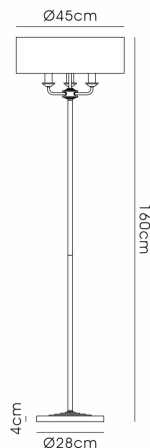

DK0905

Banyan AB NU

Banyan 3 Light Switched Floor Lamp With 45cm x 15cm Dual Faux Silk Shade, Nude Beige/Moonlight Antique Brass