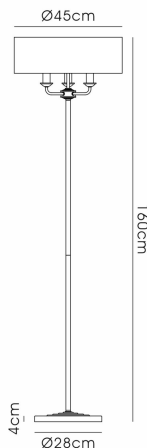

DK0904

Banyan AB IV

Banyan 3 Light Switched Floor Lamp With 45cm x 15cm Faux Silk Shade, Ivory Pearl/White Laminate Antique Brass

LINE DRAWING

DATA SHEET

MARKETING INFORMATION

Brief Description Banyan 45cm 3 Light Floor Lamp Antique Brass, Ivory Pearl

PHYSICAL CHARACTERISTICS

Colour Finish Antique Brass  
Colour Finish 2 Ivory Pearl

MECHANICAL SPECIFICATION

Item Nett Weight (kg) 7.6kg  
Diameter (mm) 450mm  
Height (mm) 1600mm

ENERGY SPECIFICATION

Energy Class A++ to D

LAMP SPECIFICATION

No: of Lamp 3  
Lamp Socket E14  
Recommended Lamp LED (Candle C35)  
Max Wattage Lamp (W) 20W  
Lamp Included No

ELECTRICAL & SAFETY SPECIFICATION

Protection Class Class 2 - Double Insulated  
Switched Yes - Foot Switch  
Dimmable Yes - Suitable Lamps & Dimmer Required  
Dimmer Included No  
IP Rating IP20