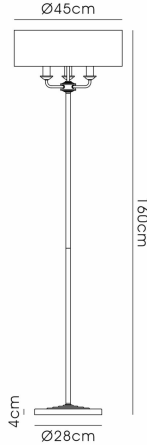

DK0904

Banyan AB IV

Banyan 3 Light Switched Floor Lamp With 45cm x 15cm Faux Silk Shade, Ivory Pearl/White Laminate Antique Brass

LINE DRAWING

DATA SHEET

MARKETING INFORMATION

Brief Description Banyan 45cm 3 Light Floor Lamp Antique Brass, Ivory Pearl

PHYSICAL CHARACTERISTICS

Colour Finish Antique Brass  
Colour Finish 2 Ivory Pearl

MECHANICAL SPECIFICATION

Item Nett Weight (kg) 7.6kg  
Diameter (mm) 450mm  
Height (mm) 1600mm

ENERGY SPECIFICATION

Energy Class A++ to D

LAMP SPECIFICATION

No: of Lamp 3  
Lamp Socket E14  
Recommended Lamp LED (Candle C35)  
Max Wattage Lamp (W) 20W  
Lamp Included No

ELECTRICAL & SAFETY SPECIFICATION

Protection Class Class 2 - Double Insulated  
Switched Yes - Foot Switch  
Dimmable Yes - Suitable Lamps & Dimmer Required  
Dimmer Included No  
IP Rating IP20