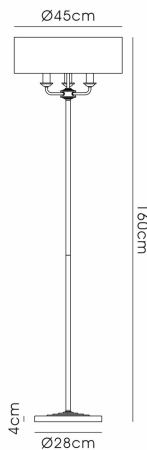

DK0903

Banyan AB BL

Banyan 3 Light Switched Floor Lamp With 45cm x 15cm Faux Silk Shade, Antique Brass/Black

DATA SHEET

LINE DRAWING

MARKETING INFORMATION

Brief Description	Banyan 45cm 3 Light Floor Lamp Antique Brass, Black
-------------------	---

PHYSICAL CHARACTERISTICS

Colour Finish	Antique Brass
Colour Finish 2	Black

MECHANICAL SPECIFICATION

Item Nett Weight (kg)	7.6kg
Diameter (mm)	450mm
Height (mm)	1600mm

ENERGY SPECIFICATION

Energy Class	A++ to D
--------------	----------

LAMP SPECIFICATION

No: of Lamp	3
Lamp Socket	E14
Recommended Lamp	LED (Candle C35)
Max Wattage Lamp (W)	20W
Lamp Included	No

ELECTRICAL & SAFETY SPECIFICATION

Protection Class	Class 2 - Double Insulated
Switched	Yes - Foot Switch
Dimmable	Yes - Suitable Lamps & Dimmer Required
Dimmer Included	No
IP Rating	IP20