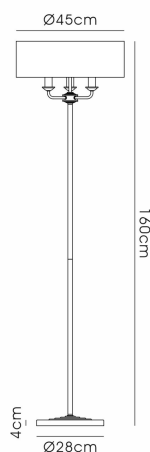

DK0902

Banyan AB GR

Banyan 3 Light Switched Floor Lamp With 45cm x 15cm Faux Silk Shade, Antique Brass/Grey

DATA SHEET

LINE DRAWING

MARKETING INFORMATION

Brief Description	Banyan 45cm 3 Light Floor Lamp Antique Brass, Grey
-------------------	--

PHYSICAL CHARACTERISTICS

Colour Finish	Antique Brass
Colour Finish 2	Grey

MECHANICAL SPECIFICATION

Item Nett Weight (kg)	7.6kg
Diameter (mm)	450mm
Height (mm)	1600mm

ENERGY SPECIFICATION

Energy Class	A++ to D
--------------	----------

LAMP SPECIFICATION

No: of Lamp	3
Lamp Socket	E14
Recommended Lamp	LED (Candle C35)
Max Wattage Lamp (W)	20W
Lamp Included	No

ELECTRICAL & SAFETY SPECIFICATION

Protection Class	Class 2 - Double Insulated
Switched	Yes - Foot Switch
Dimmable	Yes - Suitable Lamps & Dimmer Required
Dimmer Included	No
IP Rating	IP20