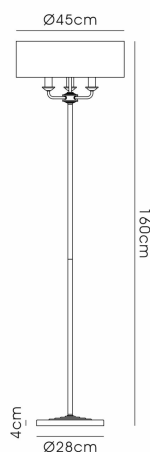

DK0890

Banyan PN GR

Banyan 3 Light Switched Floor Lamp With 45cm x 15cm Grey Organza Shade Polished Nickel/Grey

DATA SHEET

LINE DRAWING

MARKETING INFORMATION

Brief Description	Banyan 45cm 3 Light Floor Lamp Polished Nickel, Grey
-------------------	--

PHYSICAL CHARACTERISTICS

Colour Finish	Polished Nickel
Colour Finish 2	Grey

MECHANICAL SPECIFICATION

Item Nett Weight (kg)	5.5kg
Diameter (mm)	450mm
Height (mm)	1600mm

ENERGY SPECIFICATION

Energy Class	A++ to D
--------------	----------

LAMP SPECIFICATION

No: of Lamp	3
Lamp Socket	E14
Recommended Lamp	LED (Candle C35)
Max Wattage Lamp (W)	20W
Lamp Included	No

ELECTRICAL & SAFETY SPECIFICATION

Protection Class	Class 2 - Double Insulated
Switched	Yes - Foot Switch
Dimmable	Yes - Suitable Lamps & Dimmer Required
Dimmer Included	No
IP Rating	IP20