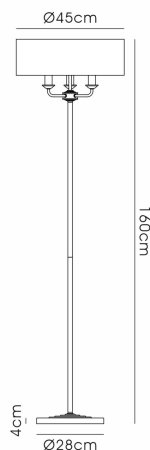

DK0885

Banyan PN NU

Banyan 3 Light Switched Floor Lamp With 45cm x 15cm Dual Faux Silk Shade, Nude Beige/Moonlight Polished Nickel

LINE DRAWING

[Click to view the full product details](#)

DATA SHEET

MARKETING INFORMATION

Brief Description Banyan 45cm 3 Light Floor Lamp Polished Nickel, Nude Beige

PHYSICAL CHARACTERISTICS

Colour Finish Polished Nickel
Colour Finish 2 Nude Beige

MECHANICAL SPECIFICATION

Item Nett Weight (kg) 5.6kg
Diameter (mm) 450mm
Height (mm) 1600mm

ENERGY SPECIFICATION

Energy Class A++ to D

LAMP SPECIFICATION

No: of Lamp 3
Lamp Socket E14
Recommended Lamp LED (Candle C35)
Max Wattage Lamp (W) 20W
Lamp Included No

ELECTRICAL & SAFETY SPECIFICATION

Protection Class Class 2 - Double Insulated
Switched Yes - Foot Switch
Dimmable Yes - Suitable Lamps & Dimmer Required
Dimmer Included No
IP Rating IP20