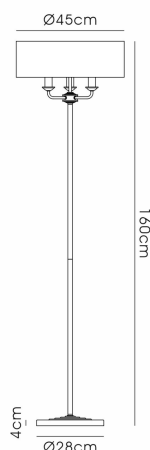

DK0885

Banyan PN NU

Banyan 3 Light Switched Floor Lamp With 45cm x 15cm Dual Faux Silk Shade, Nude Beige/Moonlight Polished Nickel

LINE DRAWING

[Click to view the full product details](#)

DATA SHEET

MARKETING INFORMATION

Brief Description Banyan 45cm 3 Light Floor Lamp Polished Nickel, Nude Beige

PHYSICAL CHARACTERISTICS

Colour Finish Polished Nickel
Colour Finish 2 Nude Beige

MECHANICAL SPECIFICATION

Item Nett Weight (kg) 5.6kg
Diameter (mm) 450mm
Height (mm) 1600mm

ENERGY SPECIFICATION

Energy Class A++ to D

LAMP SPECIFICATION

No: of Lamp 3
Lamp Socket E14
Recommended Lamp LED (Candle C35)
Max Wattage Lamp (W) 20W
Lamp Included No

ELECTRICAL & SAFETY SPECIFICATION

Protection Class Class 2 - Double Insulated
Switched Yes - Foot Switch
Dimmable Yes - Suitable Lamps & Dimmer Required
Dimmer Included No
IP Rating IP20