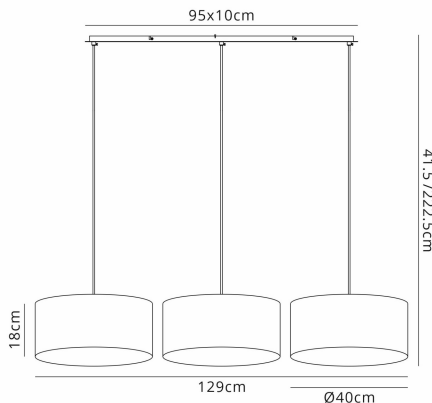

DK0842

Baymont AB GL

Baymont Antique Brass 3 Light E27 Linear Pendant With 40cm x 18cm Gold Leaf Shade 3m

LINE DRAWING

[Click to view the full product details](#)

DATA SHEET

MARKETING INFORMATION

Brief Description	Baymont 40cm Shade 3 Light Pendant Antique Brass, Gold Leaf
-------------------	---

PHYSICAL CHARACTERISTICS

Colour Finish	Antique Brass
Colour Finish 2	Gold Foil

MECHANICAL SPECIFICATION

Item Nett Weight (kg)	4.1kg
Length (mm)	1290mm
Width (mm)	400mm
Minimum Drop (mm)	415mm
Maximum Drop (mm)	3225mm