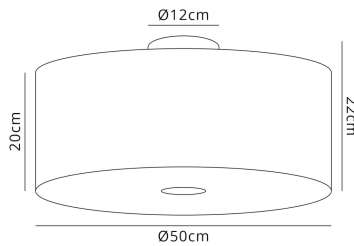

DK0812

Baymont CH SL

Baymont Polished Chrome 5 Light E27 Drop Flush With 50cm x 20cm Silver Leaf Shade With Frosted/PC Acrylic Diffuser

LINE DRAWING

[Click to view the full product details](#)

DATA SHEET

MARKETING INFORMATION

Barcode	5055546561411
Brief Description	Baymont 50cm, Semi Flush 5 Light Polished Chrome, Silver Leaf, Frosted Diffuser

PHYSICAL CHARACTERISTICS

Colour Finish	Polished Chrome
Colour Finish 2	Silver Foil

MECHANICAL SPECIFICATION

Item Nett Weight (kg)	2.0kg
Diameter (mm)	500mm
Height (mm)	200mm
Body Height (mm)	180mm

ENERGY SPECIFICATION

Energy Class	A++ to D

LAMP SPECIFICATION

No: of Lamp	5
Lamp Socket	E27
Recommended Lamp	LED (GLS A60)
Max Wattage Lamp (W)	60W
Lamp Included	No

ELECTRICAL & SAFETY SPECIFICATION

Protection Class	Class 1 - Earth Connection Required
Total Power Consumption (W)	Dependent On Lamps Used (±5%)
Input Voltage (V)	100-240V~50/60Hz
Dimmable	Yes - Suitable Lamps & Dimmer Required
Dimmer Included	No
IP Rating	IP20

QUALITY STANDARDS

Warranty (yrs)	1yr
CE	Yes

Inspired Lighting Ltd. are continually developing and improving their products.
Technical specifications subject to change without prior notice.