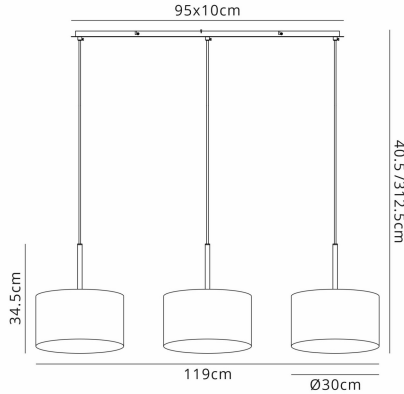

DK0807

Baymont CH SL

Baymont Polished Chrome 3 Light E27 Linear Pendant With 30cm x 17cm Silver Leaf Shade 3m

LINE DRAWING

DATA SHEET

MARKETING INFORMATION

Barcode	5055546561664
Brief Description	Baymont 30cm Shade 3 Light Pendant Polished Chrome, Silver Foil

PHYSICAL CHARACTERISTICS

Colour Finish	Polished Chrome
Colour Finish 2	Silver Foil

MECHANICAL SPECIFICATION

Item Nett Weight (kg)	3.8kg
Length (mm)	1190mm
Width (mm)	300mm
Minimum Drop (mm)	405mm
Maximum Drop (mm)	3125mm

DK0807

Baymont CH SL

Shade Colour	Silver Leaf/White Laminate
Cup Dimensions (mm)	L:950mm, W:100mm, H:20mm
Plate Dimensions (mm)	L:920mm, W:70mm, H:20mm
Cable Information	L:3000mm

CARTON INFORMATION

Number of Cartons	2
Carton CBM	0.0852
Carton Gross Weight (kg)	7.8kg (±5%)