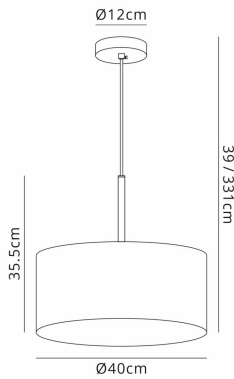

DK0787

Baymont CH SL

Baymont Polished Chrome 1 Light E27 Single Pendant With 40cm x 18cm Silver Leaf Shade

DATA SHEET

LINE DRAWING

MARKETING INFORMATION

Barcode	5055546561732
Brief Description	Baymont 40cm 1 Light Pendant Polished Chrome, Silver Leaf

PHYSICAL CHARACTERISTICS

Colour Finish	Polished Chrome
Colour Finish 2	Silver Foil

MECHANICAL SPECIFICATION

Item Nett Weight (kg)	1.000kg
Diameter (mm)	400mm
Minimum Drop (mm)	390mm
Maximum Drop (mm)	3310mm
Body Height (mm)	355mm

ENERGY SPECIFICATION

Energy Class	A++ to D

LAMP SPECIFICATION

No: of Lamp	1
Lamp Socket	E27
Recommended Lamp	LED (GLS A60)
Max Wattage Lamp (W)	60W
Lamp Included	No

ELECTRICAL & SAFETY SPECIFICATION

Protection Class	Class 1 - Earth Connection Required
Total Power Consumption (W)	Dependent On Lamps Used ($\pm 5\%$)
Input Voltage (V)	100-240V~50/60Hz
Dimmable	Yes - Suitable Lamps & Dimmer Required
Dimmer Included	No
IP Rating	IP20

QUALITY STANDARDS

Warranty (yrs)	1yr
CE	Yes

PRODUCT COMPONENT SPECIFICATION

[Click to view the full product details](#)

Inspired Lighting Ltd. are continually developing and improving their products.
Technical specifications subject to change without prior notice.