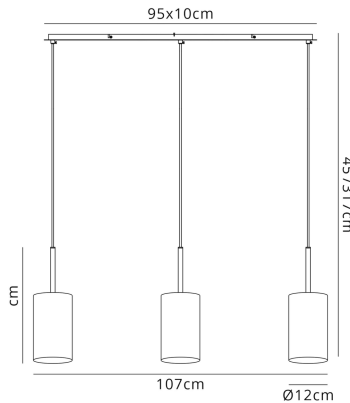

DK0780

Baymont SN GR

Baymont Satin Nickel 3 Light E27 Linear Pendant, With 12cm Faux Silk Shade, Grey

LINE DRAWING

[Click to view the full product details](#)

DATA SHEET

MARKETING INFORMATION

Brief Description	Baymont 12cm Shade 3 Light Pendant Satin Nickel, Grey/White
-------------------	---

PHYSICAL CHARACTERISTICS

Colour Finish	Satin Nickel
Colour Finish 2	Grey

MECHANICAL SPECIFICATION

Item Nett Weight (kg)	3.6kg
Length (mm)	1070mm
Width (mm)	200mm
Minimum Drop (mm)	450mm
Maximum Drop (mm)	3170mm
Materials Used	Terylene with Cotton Fabric, Iron

ENERGY SPECIFICATION

Energy Class	A++ to D
--------------	----------

LAMP SPECIFICATION

No: of Lamp	3
Lamp Socket	E27
Recommended Lamp	LED (Golf Ball)
Max Wattage Lamp (W)	60W
Lamp Included	No

ELECTRICAL & SAFETY SPECIFICATION

DK0780

Baymont SN GR

Shade Colour	Grey/White Laminate
Cup Dimensions (mm)	L:950mm, W:100mm, H:20mm
Plate Dimensions (mm)	L:920mm, W:70mm, H:20mm
Cable Information	L:3000mm

CARTON INFORMATION

Number of Cartons	2
Carton CBM	0.0396
Carton Gross Weight (kg)	4.0kg (±5%)