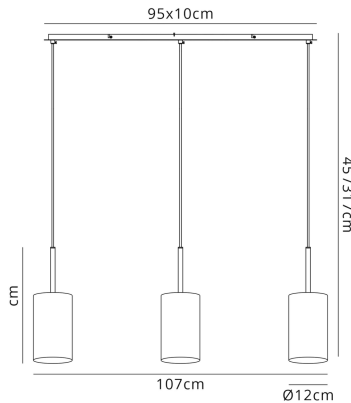

DK0779

Baymont SN BL

Baymont Satin Nickel 3 Light E27 Linear Pendant, With 12cm Faux Silk Shade, Black

LINE DRAWING

[Click to view the full product details](#)

DATA SHEET

MARKETING INFORMATION

Brief Description	Baymont 12cm Shade 3 Light Pendant Satin Nickel, Black/White
-------------------	--

PHYSICAL CHARACTERISTICS

Colour Finish	Satin Nickel
Colour Finish 2	Black

MECHANICAL SPECIFICATION

Item Nett Weight (kg)	3.8kg
Length (mm)	1070mm
Width (mm)	200mm
Minimum Drop (mm)	450mm
Maximum Drop (mm)	3170mm
Materials Used	Terylene with Cotton Fabric, Iron

ENERGY SPECIFICATION

Energy Class	A++ to D
--------------	----------

LAMP SPECIFICATION

No: of Lamp	3
Lamp Socket	E27
Recommended Lamp	LED (Golf Ball)
Max Wattage Lamp (W)	60W
Lamp Included	No

ELECTRICAL & SAFETY SPECIFICATION

DK0779

Baymont SN BL

Shade Colour	Black/White Laminate
Cup Dimensions (mm)	L:950mm, W:100mm, H:20mm
Plate Dimensions (mm)	L:920mm, W:70mm, H:20mm
Cable Information	L:3000mm

CARTON INFORMATION

Number of Cartons	2
Carton CBM	0.0396
Carton Gross Weight (kg)	4.0kg (±5%)