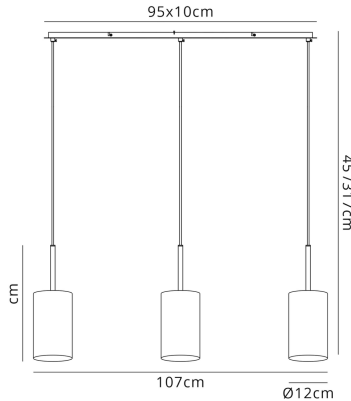

DK0778

Baymont SN TA

Baymont Satin Nickel 3 Light E27 Linear Pendant, With 12cm Dual Faux Silk Shade, Taupe/Halo Gold

LINE DRAWING

DATA SHEET

MARKETING INFORMATION

Brief Description	Baymont 12cm Shade 3 Light Pendant Satin Nickel, Taupe/Halo Gold
-------------------	--

PHYSICAL CHARACTERISTICS

Colour Finish	Satin Nickel
Colour Finish 2	Taupe

MECHANICAL SPECIFICATION

Item Nett Weight (kg)	3.3kg
Length (mm)	1070mm
Width (mm)	200mm
Minimum Drop (mm)	450mm
Maximum Drop (mm)	3170mm
Materials Used	Terylene with Cotton Fabric, Iron

ENERGY SPECIFICATION

Energy Class	A++ to D
--------------	----------

LAMP SPECIFICATION

No: of Lamp	3
Lamp Socket	E27
Recommended Lamp	LED (Golf Ball)
Max Wattage Lamp (W)	60W
Lamp Included	No

ELECTRICAL & SAFETY SPECIFICATION

DK0778

Baymont SN TA

Shade Colour	Taupe/Halo Gold
Cup Dimensions (mm)	L:950mm, W:100mm, H:20mm
Plate Dimensions (mm)	L:920mm, W:70mm, H:20mm
Cable Information	L:3000mm

CARTON INFORMATION

Number of Cartons	2
Carton CBM	0.0396
Carton Gross Weight (kg)	4.0kg (±5%)