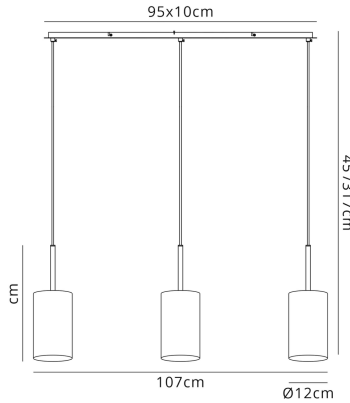

DK0775

Baymont AB WH

Baymont Antique Brass 3 Light E27 Linear Pendant, With 12cm x 20cm Faux Silk Shade, White

LINE DRAWING

DATA SHEET

MARKETING INFORMATION

Brief Description	Baymont 12cm Shade 3 Light Pendant Antique Brass, White
-------------------	---

PHYSICAL CHARACTERISTICS

Colour Finish	Antique Brass
Colour Finish 2	White

MECHANICAL SPECIFICATION

Item Nett Weight (kg)	3.6kg
Length (mm)	1070mm
Width (mm)	200mm
Minimum Drop (mm)	450mm
Maximum Drop (mm)	3170mm
Materials Used	Terylene with Cotton Fabric, Iron

ENERGY SPECIFICATION

Energy Class	A++ to D
--------------	----------

LAMP SPECIFICATION

No: of Lamp	3
Lamp Socket	E27
Recommended Lamp	LED (Golf Ball)
Max Wattage Lamp (W)	60W
Lamp Included	No

ELECTRICAL & SAFETY SPECIFICATION

DK0775

Baymont AB WH

Shade Colour	White/White Laminate
Cup Dimensions (mm)	L:950mm, W:100mm, H:20mm
Plate Dimensions (mm)	L:920mm, W:70mm, H:20mm
Cable Information	L:3000mm

CARTON INFORMATION

Number of Cartons	2
Carton CBM	0.0396
Carton Gross Weight (kg)	4.0kg (±5%)