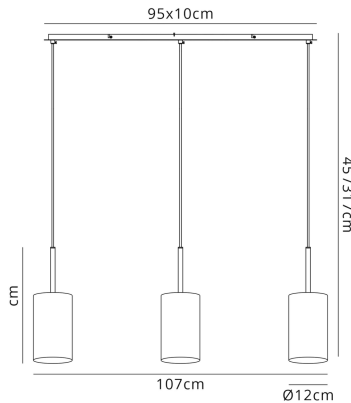

DK0774

Baymont AB GR

Baymont Antique Brass 3 Light E27 Linear Pendant, With 12cm x 20cm Faux Silk Shade, Grey

LINE DRAWING

[Click to view the full product details](#)

DATA SHEET

MARKETING INFORMATION

Brief Description	Baymont 12cm Shade 3 Light Pendant Antique Brass, Grey/White
-------------------	--

PHYSICAL CHARACTERISTICS

Colour Finish	Antique Brass
Colour Finish 2	Grey

MECHANICAL SPECIFICATION

Item Nett Weight (kg)	3.6kg
Length (mm)	1070mm
Width (mm)	200mm
Minimum Drop (mm)	450mm
Maximum Drop (mm)	3170mm
Materials Used	Terylene with Cotton Fabric, Iron

ENERGY SPECIFICATION

Energy Class	A++ to D
--------------	----------

LAMP SPECIFICATION

No: of Lamp	3
Lamp Socket	E27
Recommended Lamp	LED (Golf Ball)
Max Wattage Lamp (W)	60W
Lamp Included	No

ELECTRICAL & SAFETY SPECIFICATION

DK0774

Baymont AB GR

Shade Colour	Grey/White Laminate
Cup Dimensions (mm)	L:950mm, W:100mm, H:20mm
Plate Dimensions (mm)	L:920mm, W:70mm, H:20mm
Cable Information	L:3000mm

CARTON INFORMATION

Number of Cartons	2
Carton CBM	0.0396
Carton Gross Weight (kg)	4.0kg (±5%)