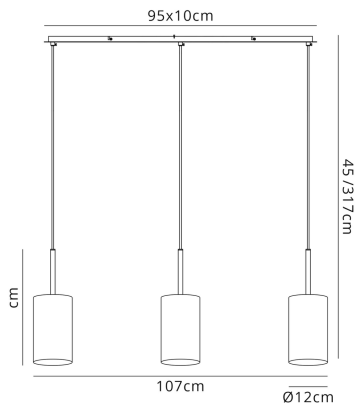

DK0772

Baymont AB TA

Baymont Antique Brass 3 Light E27 Linear Pendant, With 12cm x 20cm Dual Faux Silk Shade, Taupe/Halo Gold

LINE DRAWING

[Click to view the full product details](#)

DATA SHEET

MARKETING INFORMATION

Brief Description Baymont 12cm Shade 3 Light Pendant Antique Brass, Taupe/Halo Gold

PHYSICAL CHARACTERISTICS

Colour Finish Antique Brass
Colour Finish 2 Taupe

MECHANICAL SPECIFICATION

Item Nett Weight (kg) 3.3kg
Length (mm) 1070mm
Width (mm) 200mm
Minimum Drop (mm) 450mm
Maximum Drop (mm) 3170mm
Materials Used Terylene with Cotton Fabric, Iron

ENERGY SPECIFICATION

Energy Class A++ to D

LAMP SPECIFICATION

No: of Lamp 3
Lamp Socket E27
Recommended Lamp LED (Golf Ball)
Max Wattage Lamp (W) 60W
Lamp Included No

ELECTRICAL & SAFETY SPECIFICATION

Protection Class Class 1 - Earth Connection Required
Total Power Consumption (W) Dependent On Lamps Used (±5%)
Input Voltage (V) 100-240V~50/60Hz
Dimmable Yes - Suitable Lamps & Dimmer Required
Dimmer Included No
IP Rating IP20

PRODUCT COMPONENT SPECIFICATION

Shade Colour	Taupe/Halo Gold
Cup Dimensions (mm)	L:950mm, W:100mm, H:20mm
Plate Dimensions (mm)	L:920mm, W:70mm, H:20mm
Cable Information	L:3000mm

CARTON INFORMATION

Number of Cartons	2
Carton CBM	0.0396
Carton Gross Weight (kg)	4.0kg (±5%)