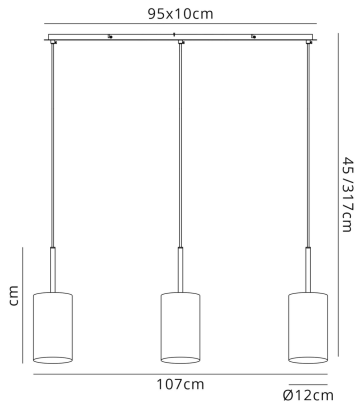

DK0765

Baymont CH NU

Baymont Polished Chrome 3 Light E27 Linear Pendant, With 12cm x 20cm Dual Faux Silk Shade, Nude Beige/Moonlight

LINE DRAWING

[Click to view the full product details](#)

DATA SHEET

MARKETING INFORMATION

Brief Description Baymont 12cm Shade 3 Light Pendant Polished Chrome, Nude Beige/Moonlight

PHYSICAL CHARACTERISTICS

Colour Finish Polished Chrome
Colour Finish 2 Nude Beige

MECHANICAL SPECIFICATION

Item Nett Weight (kg) 3.3kg
Length (mm) 1070mm
Width (mm) 200mm
Minimum Drop (mm) 450mm
Maximum Drop (mm) 3170mm
Materials Used Terylene with Cotton Fabric, Iron

ENERGY SPECIFICATION

Energy Class A++ to D

LAMP SPECIFICATION

No: of Lamp 3
Lamp Socket E27
Recommended Lamp LED (Golf Ball)
Max Wattage Lamp (W) 60W
Lamp Included No

ELECTRICAL & SAFETY SPECIFICATION

Protection Class Class 1 - Earth Connection Required
Total Power Consumption (W) Dependent On Lamps Used (±5%)
Input Voltage (V) 100-240V~50/60Hz
Dimmable Yes - Suitable Lamps & Dimmer Required
Dimmer Included No
IP Rating IP20

PRODUCT COMPONENT SPECIFICATION

Shade Colour	Nude Beige/Moonlight
Cup Dimensions (mm)	L:950mm, W:100mm, H:20mm
Plate Dimensions (mm)	L:920mm, W:70mm, H:20mm
Cable Information	L:3000mm

CARTON INFORMATION