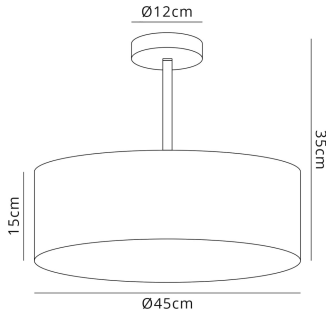

DK0753

Baymont SN NU

Baymont Satin Nickel 5 Light E27 Semi Flush Fixture, With 45cm x 15cm Dual Faux Silk Shade, Nude Beige/Moonlight

LINE DRAWING

[Click to view the full product details](#)

DATA SHEET

MARKETING INFORMATION

Item Nett Weight (kg)	1.6kg
Diameter (mm)	450mm
Height (mm)	350mm
Body Height (mm)	180mm
Materials Used	Terylene with Cotton Fabric, PVC Lining, Iron

ENERGY SPECIFICATION

Energy Class	A++ to D
--------------	----------

SHADE SPECIFICATION

Frame Hole Size (mm)	27/42mm
----------------------	---------

Inspired Lighting Ltd. are continually developing and improving their products. Technical specifications subject to change without prior notice.

DK0753

Baymont SN NU

QUALITY STANDARDS

Warranty (yrs)	1yr
CE	Yes
Rohs	Yes

PRODUCT COMPONENT SPECIFICATION

Shade Colour	Nude Beige/Moonlight
Cup Dimensions (mm)	D:120mm, H:25mm
Bracket Dimensions (mm)	L:110mm , W:20mm, T:1.2mm