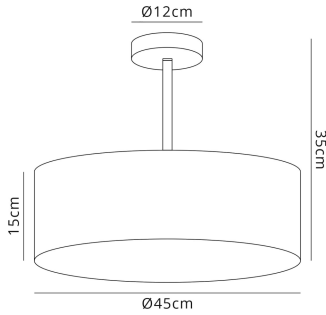

DK0743

Baymont AB BL

Baymont Antique Brass 5 Light E27 Semi Flush Fixture, With 45cm x 15cm Faux Silk Shade, Black

LINE DRAWING

DATA SHEET

MARKETING INFORMATION

Barcode	5055546558886
Brief Description	Baymont 45cm Semi Flush 5 Light Antique Brass, Black

PHYSICAL CHARACTERISTICS

Colour Finish	Antique Brass
Colour Finish 2	Black

MECHANICAL SPECIFICATION

Item Nett Weight (kg)	1.6kg
Diameter (mm)	450mm
Height (mm)	350mm
Body Height (mm)	180mm
Materials Used	Terylene with Cotton Fabric, PVC Lining, Iron

SHADE SPECIFICATION

Frame Hole Size (mm)	27/42mm
----------------------	---------

QUALITY STANDARDS

[Click to view the full product details](#)

Inspired Lighting Ltd. are continually developing and improving their products. Technical specifications subject to change without prior notice.

DK0743

Baymont AB BL

Warranty (yrs)	1yr
CE	Yes
Rohs	Yes

PRODUCT COMPONENT SPECIFICATION

Shade Colour	Black/White Laminate
Cup Dimensions (mm)	D:120mm, H:25mm
Bracket Dimensions (mm)	L:110mm , W:20mm, T:1.2mm