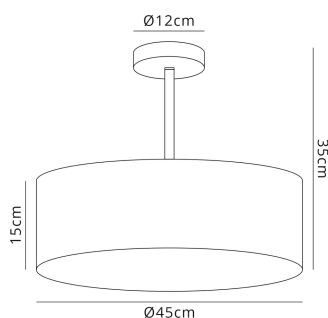

DK0727

Baymont CH WH

Baymont Polished Chrome 5 Light E27 Semi Flush Fixture, With 45cm x 15cm Faux Silk Shade, White

LINE DRAWING

[Click to view the full product details](#)

DATA SHEET

MARKETING INFORMATION

Barcode	5055546558442
Brief Description	Baymont 45cm Semi Flush 5 Light Polished Chrome, White

PHYSICAL CHARACTERISTICS

Colour Finish	Polished Chrome
Colour Finish 2	White

MECHANICAL SPECIFICATION

Item Nett Weight (kg)	1.6kg
Diameter (mm)	450mm
Height (mm)	350mm
Body Height (mm)	180mm
Materials Used	Terylene with Cotton Fabric, PVC Lining, Iron

SHADE SPECIFICATION

Frame Hole Size (mm)	27/42mm
----------------------	---------

QUALITY STANDARDS

Inspired Lighting Ltd. are continually developing and improving their products. Technical specifications subject to change without prior notice.

DK0727

Baymont CH WH

Warranty (yrs)	1yr
CE	Yes
Rohs	Yes

PRODUCT COMPONENT SPECIFICATION

Shade Colour	White/White Laminate
Cup Dimensions (mm)	D:120mm, H:25mm
Bracket Dimensions (mm)	L:110mm , W:20mm, T:1.2mm