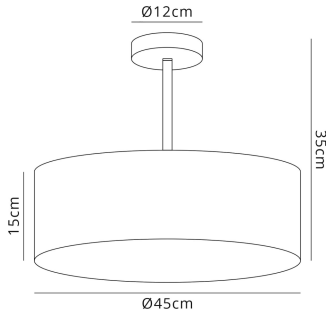

DK0723

Baymont CH NU

Baymont Polished Chrome 5 Light E27 Semi Flush Fixture, With 45cm x 15cm Dual Faux Silk Shade, Nude Beige/Moonlight

LINE DRAWING

[Click to view the full product details](#)

DATA SHEET

MARKETING INFORMATION

Item Nett Weight (kg)	1.6kg
Diameter (mm)	450mm
Height (mm)	350mm
Body Height (mm)	180mm
Materials Used	Terylene with Cotton Fabric, PVC Lining, Iron

ENERGY SPECIFICATION

Energy Class	A++ to D
--------------	----------

SHADE SPECIFICATION

Frame Hole Size (mm)	27/42mm
----------------------	---------

Inspired Lighting Ltd. are continually developing and improving their products. Technical specifications subject to change without prior notice.

DK0723

Baymont CH NU

QUALITY STANDARDS

Warranty (yrs)	1yr
CE	Yes
Rohs	Yes

PRODUCT COMPONENT SPECIFICATION

Shade Colour	Nude Beige/Moonlight
Cup Dimensions (mm)	D:120mm, H:25mm
Bracket Dimensions (mm)	L:110mm , W:20mm, T:1.2mm