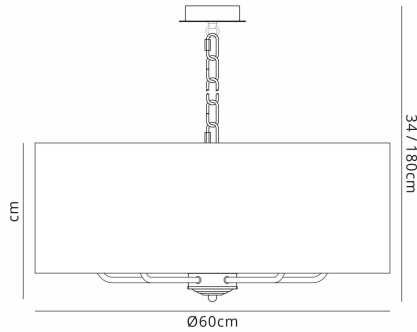

DK0676

Banyan SN BL/GR

Banyan 5 Light Multi Arm Pendant, With 1.5m Chain, E14 Satin Nickel With 60cm x 22cm Dual Faux Silk Shade, Black/Green Olive

LINE DRAWING

[Click to view the full product details](#)

DATA SHEET

MARKETING INFORMATION

Barcode	5055546557933
Brief Description	Banyan 60cm 5 Light Pendant Satin Nickel, Midnight Black/Green Olive

PHYSICAL CHARACTERISTICS

Colour Finish	Satin Nickel
Colour Finish 2	Midnight Black

MECHANICAL SPECIFICATION

Item Nett Weight (kg)	3.0kg
Diameter (mm)	600mm
Minimum Drop (mm)	340mm
Maximum Drop (mm)	1800mm
Body Height (mm)	220mm
Materials Used	Terylene with Cotton Fabric, PVC Lining, Iron

PRODUCT COMPONENT SPECIFICATION

Shade Colour	Midnight Black/Green Olive
Cup Dimensions (mm)	D:90mm, H:25mm
Bracket Dimensions (mm)	L:75mm, W:20mm, T:1.5mm

CARTON INFORMATION

Number of Cartons	2
Carton CBM	0.1345
Carton Gross Weight (kg)	4.5kg (±5%)