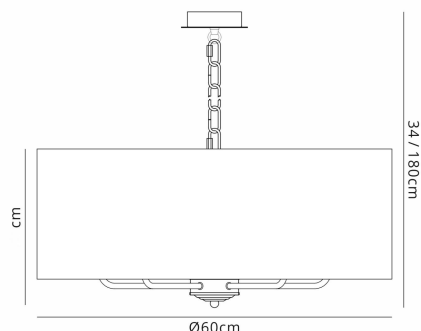

DK0674

Banyan SN TA

Banyan 5 Light Multi Arm Pendant, With 1.5m Chain, E14 Satin Nickel With 60cm x 22cm Dual Faux Silk Shade, Taupe/Halo Gold

LINE DRAWING

[Click to view the full product details](#)

DATA SHEET

MARKETING INFORMATION

Barcode	5055546557919
Brief Description	Banyan 60cm 5 Light Pendant Satin Nickel, Taupe/Halo Gold

PHYSICAL CHARACTERISTICS

Colour Finish	Satin Nickel
Colour Finish 2	Taupe

MECHANICAL SPECIFICATION

Item Nett Weight (kg)	3.0kg
Diameter (mm)	600mm
Minimum Drop (mm)	340mm
Maximum Drop (mm)	1800mm
Body Height (mm)	220mm
Materials Used	Terylene with Cotton Fabric, PVC Lining, Iron

ENERGY SPECIFICATION

Energy Class	A++ to D

LAMP SPECIFICATION

No: of Lamp	5
Lamp Socket	E14
Recommended Lamp	LED (Candle C35)
Max Wattage Lamp (W)	20W
Lamp Included	No

ELECTRICAL & SAFETY SPECIFICATION

Protection Class	Class 1 - Earth Connection Required
Total Power Consumption (W)	Dependent On Lamps Used ($\pm 5\%$)
Input Voltage (V)	220-240V~50/60Hz
Dimmable	Yes - Dimmable Lamps Required
Dimmer Included	No
IP Rating	IP20

QUALITY STANDARDS

Warranty (yrs)	1yr

Inspired Lighting Ltd. are continually developing and improving their products.
Technical specifications subject to change without prior notice.