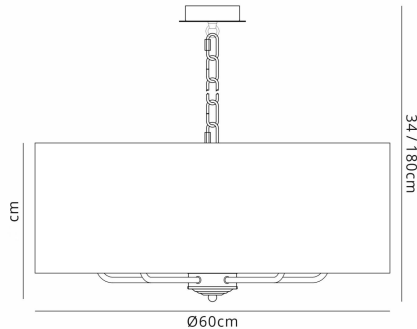

DK0673

Banyan SN NU

Banyan 5 Light Multi Arm Pendant, With 1.5m Chain, E14 Satin Nickel With 60cm x 22cm Dual Faux Silk Shade, Nude Beige/Moonlight

LINE DRAWING

[Click to view the full product details](#)

DATA SHEET

MARKETING INFORMATION

Barcode	5055546557902
Brief Description	Banyan 60cm 5 Light Pendant Satin Nickel, Nude Beige

PHYSICAL CHARACTERISTICS

Colour Finish	Satin Nickel
Colour Finish 2	Nude Beige

MECHANICAL SPECIFICATION

Item Nett Weight (kg)	3.0kg
Diameter (mm)	600mm
Minimum Drop (mm)	340mm
Maximum Drop (mm)	1800mm
Body Height (mm)	220mm
Materials Used	Terylene with Cotton Fabric, PVC Lining, Iron

DK0673

Banyan SN NU

CE Yes

PRODUCT COMPONENT SPECIFICATION

Shade Colour	Nude Beige/Moonlight
Cup Dimensions (mm)	D:90mm, H:25mm
Bracket Dimensions (mm)	L:75mm, W:20mm, T:1.5mm

CARTON INFORMATION

Number of Cartons	2
Carton CBM	0.1345
Carton Gross Weight (kg)	4.5kg (±5%)