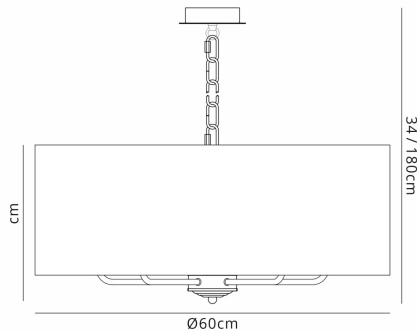

DK0672

Banyan SN IV

Banyan 5 Light Multi Arm Pendant, With 1.5m Chain, E14 Satin Nickel With 60cm x 22cm Faux Silk Shade, Ivory Pearl/White Laminate

LINE DRAWING

[Click to view the full product details](#)

DATA SHEET

MARKETING INFORMATION

Barcode	5055546557896
Brief Description	Banyan 60cm 5 Light Pendant Satin Nickel, Ivory Pearl

PHYSICAL CHARACTERISTICS

Colour Finish	Satin Nickel
Colour Finish 2	Ivory Pearl

MECHANICAL SPECIFICATION

Item Nett Weight (kg)	2.6kg
Diameter (mm)	600mm
Minimum Drop (mm)	340mm
Maximum Drop (mm)	1800mm
Body Height (mm)	220mm
Materials Used	Terylene with Cotton Fabric, PVC Lining, Iron

DK0672

Banyan SN IV

CE Yes

PRODUCT COMPONENT SPECIFICATION

Shade Colour	Ivory Pearl/White Laminate
Cup Dimensions (mm)	D:90mm, H:25mm
Bracket Dimensions (mm)	L:75mm, W:20mm, T:1.5mm

CARTON INFORMATION

Number of Cartons	2
Carton CBM	0.1345
Carton Gross Weight (kg)	4.1kg (±5%)