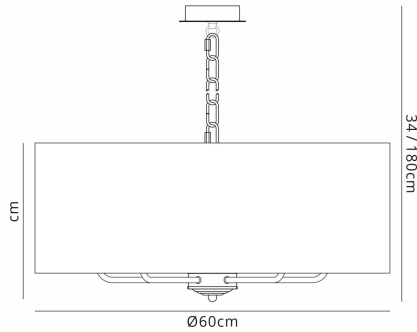

DK0667

Banyan AB AG

Banyan 5 Light Multi Arm Pendant, With 1.5m Chain, E14 Antique Brass With 60cm x 22cm Dual Faux Silk Shade, Antique Gold/Ruby

LINE DRAWING

[Click to view the full product details](#)

DATA SHEET

MECHANICAL SPECIFICATION

Item Nett Weight (kg)	3.0kg
Diameter (mm)	600mm
Minimum Drop (mm)	340mm
Maximum Drop (mm)	1800mm
Body Height (mm)	220mm
Materials Used	Terylene with Cotton Fabric, PVC Lining, Iron

PRODUCT COMPONENT SPECIFICATION

Shade Colour	Antique Gold/Ruby
Cup Dimensions (mm)	D:90mm, H:25mm
Bracket Dimensions (mm)	L:75mm, W:20mm, T:1.5mm

CARTON INFORMATION

Number of Cartons	2
Carton CBM	0.1345
Carton Gross Weight (kg)	4.5kg (±5%)