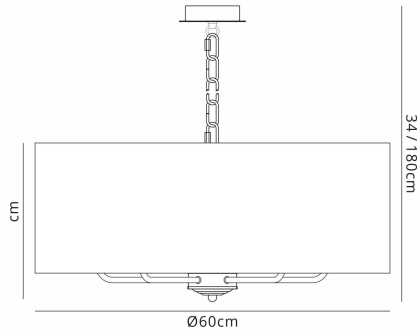

DK0657

Banyan CH AG

Banyan 5 Light Multi Arm Pendant, With 1.5m Chain, E14 Polished Chrome With 60cm x 22cm Dual Faux Silk Shade, Antique Gold/Ruby

LINE DRAWING

[Click to view the full product details](#)

DATA SHEET

MARKETING INFORMATION

Barcode	5055546557742
Brief Description	Banyan 60cm 5 Light Pendant Polished Chrome, Antique Gold/Ruby

PHYSICAL CHARACTERISTICS

Colour Finish	Polished Chrome
Colour Finish 2	Antique Gold

MECHANICAL SPECIFICATION

Item Nett Weight (kg)	3.0kg
Diameter (mm)	600mm
Minimum Drop (mm)	340mm
Maximum Drop (mm)	1800mm
Body Height (mm)	220mm
Materials Used	Terylene with Cotton Fabric, PVC Lining, Iron

PRODUCT COMPONENT SPECIFICATION

Shade Colour	Antique Gold/Ruby
Cup Dimensions (mm)	D:90mm, H:25mm
Bracket Dimensions (mm)	L:75mm, W:20mm, T:1.5mm

CARTON INFORMATION

Number of Cartons	2
Carton CBM	0.1345
Carton Gross Weight (kg)	4.5kg (±5%)