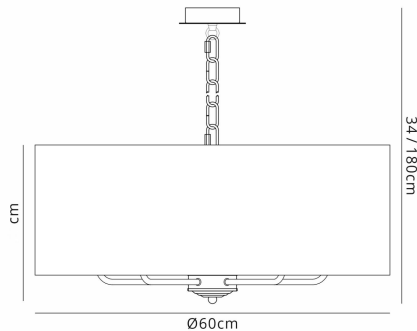

DK0651

Banyan CH GR

Banyan 5 Light Multi Arm Pendant, With 1.5m Chain, E14 Polished Chrome With 60cm x 22cm Faux Silk Shade, Grey/White Laminate

LINE DRAWING

[Click to view the full product details](#)

DATA SHEET

MARKETING INFORMATION

Barcode	5055546557681
Brief Description	Banyan 60cm 5 Light Pendant Polished Chrome, Grey

PHYSICAL CHARACTERISTICS

Colour Finish	Polished Chrome
Colour Finish 2	Grey

MECHANICAL SPECIFICATION

Item Nett Weight (kg)	3.0kg
Diameter (mm)	600mm
Minimum Drop (mm)	340mm
Maximum Drop (mm)	1800mm
Body Height (mm)	220mm
Materials Used	Terylene with Cotton Fabric, PVC Lining, Iron

ENERGY SPECIFICATION

DK0651

Banyan CH GR

CE Yes

PRODUCT COMPONENT SPECIFICATION

Shade Colour	Grey/White Laminate
Cup Dimensions (mm)	D:90mm, H:25mm
Bracket Dimensions (mm)	L:75mm, W:20mm, T:1.5mm

CARTON INFORMATION

Number of Cartons	2
Carton CBM	0.1345
Carton Gross Weight (kg)	4.1kg (±5%)