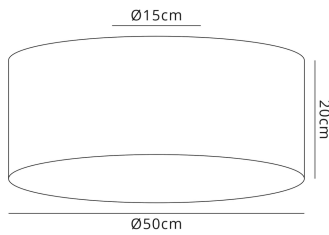

DK0648

Baymont WH SL

Baymont White 5 Light E27 Universal Flush Ceiling Fixture With 50cm x 20cm Silver Leaf With White Lining Shade & Frosted Acrylic Diffuser

LINE DRAWING

[Click to view the full product details](#)

MECHANICAL SPECIFICATION

Item Nett Weight (kg)	2.0kg
Diameter (mm)	500mm
Height (mm)	200mm
Materials Used	Terylene with Cotton Fabric, PVC Lining, Iron

ENERGY SPECIFICATION

Energy Class	A++ to D
--------------	----------

SHADE SPECIFICATION

Frame Hole Size (mm)	27/42mm
----------------------	---------

QUALITY STANDARDS

Inspired Lighting Ltd. are continually developing and improving their products.
Technical specifications subject to change without prior notice.

DK0648

Baymont WH SL

Warranty (yrs)	1yr
CE	Yes
Rohs	Yes

PRODUCT COMPONENT SPECIFICATION

Shade Colour	Silver Leaf/White Laminate
Cup Dimensions (mm)	D:42mm x H:60mm
Bracket Dimensions (mm)	L:140mm x W:20mm x H:5mm