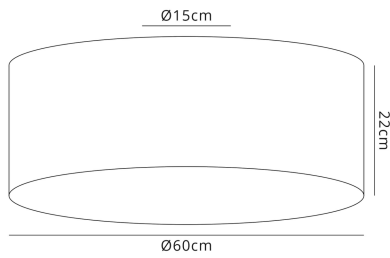

DK0647

Baymont WH GL

Baymont White 5 Light E27 Universal Flush Ceiling Fixture With 60cm x 22cm Gold Leaf With White Lining Shade & Frosted Acrylic Diffuser

LINE DRAWING

[Click to view the full product details](#)

Item Nett Weight (kg)	2.4kg
Diameter (mm)	600mm
Height (mm)	220mm
Materials Used	Terylene with Cotton Fabric, PVC Lining, Iron

ENERGY SPECIFICATION

Energy Class	A++ to D
--------------	----------

LAMP SPECIFICATION

SHADE SPECIFICATION

Frame Hole Size (mm)	27/42mm
----------------------	---------

QUALITY STANDARDS

Warranty (yrs)	1yr
----------------	-----

Inspired Lighting Ltd. are continually developing and improving their products. Technical specifications subject to change without prior notice.

DK0647

Baymont WH GL

CE	Yes
Rohs	Yes

PRODUCT COMPONENT SPECIFICATION

Shade Colour	Gold Leaf/White Laminate
Cup Dimensions (mm)	D:42mm x H:60mm
Bracket Dimensions (mm)	L:140mm x W:20mm x H:5mm

CARTON INFORMATION