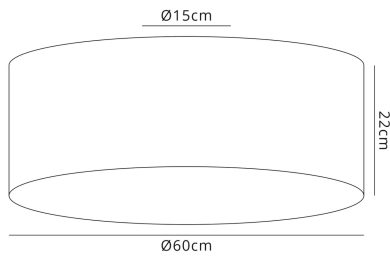

DK0641

Baymont WH NU

Baymont White 5 Light E27 Universal Flush Ceiling Fixture With 60cm x 22cm Dual Faux Silk Shade, Nude Beige/Moonlight & Frosted Acrylic Diffuser

LINE DRAWING

[Click to view the full product details](#)

Item Nett Weight (kg)	2.7kg
Diameter (mm)	600mm
Height (mm)	220mm
Materials Used	Terylene with Cotton Fabric, PVC Lining, Iron

ENERGY SPECIFICATION

Energy Class	A++ to D
--------------	----------

LAMP SPECIFICATION

SHADE SPECIFICATION

Frame Hole Size (mm)	27/42mm
----------------------	---------

QUALITY STANDARDS

Warranty (yrs)	1yr
----------------	-----

Inspired Lighting Ltd. are continually developing and improving their products. Technical specifications subject to change without prior notice.

DK0641

Baymont WH NU

CE	Yes
Rohs	Yes

PRODUCT COMPONENT SPECIFICATION

Shade Colour	Nude Beige/Moonlight
Cup Dimensions (mm)	D:42mm x H:60mm
Bracket Dimensions (mm)	L:140mm x W:20mm x H:5mm

CARTON INFORMATION