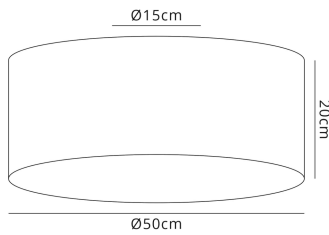

DK0640

Baymont WH NU

Baymont White 5 Light E27 Universal Flush Ceiling Fixture With 50cm x 20cm Dual Faux Silk Shade, Nude Beige/Moonlight & Frosted Acrylic Diffuser

LINE DRAWING

[Click to view the full product details](#)

MECHANICAL SPECIFICATION

Item Nett Weight (kg)	2.0kg
Diameter (mm)	500mm
Height (mm)	200mm
Materials Used	Terylene with Cotton Fabric, PVC Lining, Iron

ENERGY SPECIFICATION

Energy Class	A++ to D
--------------	----------

SHADE SPECIFICATION

Frame Hole Size (mm)	27/42mm
----------------------	---------

QUALITY STANDARDS

Inspired Lighting Ltd. are continually developing and improving their products. Technical specifications subject to change without prior notice.

DK0640

Baymont WH NU

Warranty (yrs)	1yr
CE	Yes
Rohs	Yes

PRODUCT COMPONENT SPECIFICATION

Shade Colour	Nude Beige/Moonlight
Cup Dimensions (mm)	D:42mm x H:60mm
Bracket Dimensions (mm)	L:140mm x W:20mm x H:5mm