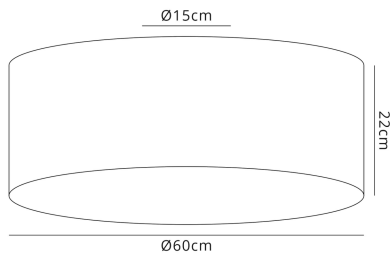

DK0637

Baymont WH GR

Baymont White 5 Light E27 Universal Flush Ceiling Fixture With 60cm x 22cm Faux Silk Shade, Grey/White Laminate & Frosted Acrylic Diffuser

LINE DRAWING

[Click to view the full product details](#)

DATA SHEET

MARKETING INFORMATION

Brief Description Baymont 60cm Flush 5 Light

PHYSICAL CHARACTERISTICS

Colour Finish Grey
 Colour Finish 2 Grey

MECHANICAL SPECIFICATION

Item Nett Weight (kg) 2.7kg
 Diameter (mm) 600mm
 Height (mm) 220mm
 Materials Used Terylene with Cotton Fabric, PVC Lining, Iron

SHADE SPECIFICATION

Frame Hole Size (mm) 27/42mm

QUALITY STANDARDS

Warranty (yrs) 1yr
 CE Yes

Inspired Lighting Ltd. are continually developing and improving their products. Technical specifications subject to change without prior notice.

DK0637

Baymont WH GR

Rohs

Yes

PRODUCT COMPONENT SPECIFICATION

Shade Colour	Grey/White Laminate
Cup Dimensions (mm)	D:42mm x H:60mm
Bracket Dimensions (mm)	L:140mm x W:20mm x H:5mm

CARTON INFORMATION

Number of Cartons	2
Carton CBM	0.1031
Carton Gross Weight (kg)	3.1kg (±5%)