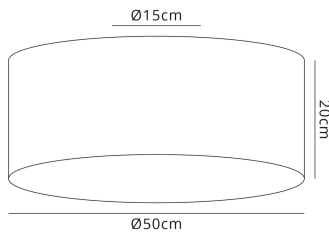

DK0634

Baymont WH BL

Baymont White 5 Light E27 Universal Flush Ceiling Fixture With 50cm x 20cm Faux Silk Shade, Black/White Laminate & Frosted Acrylic Diffuser

LINE DRAWING

[Click to view the full product details](#)

DATA SHEET

MARKETING INFORMATION

Barcode	5055546557513
Brief Description	Baymont 50cm Flush 5 Light Black, Frosted Diffuser

PHYSICAL CHARACTERISTICS

Colour Finish	Black
Colour Finish 2	Black

MECHANICAL SPECIFICATION

Item Nett Weight (kg)	2.0kg
Diameter (mm)	500mm
Height (mm)	200mm
Materials Used	Terylene with Cotton Fabric, PVC Lining, Iron

ENERGY SPECIFICATION

Energy Class	A++ to D

LAMP SPECIFICATION

No: of Lamp	5
Lamp Socket	E27
Recommended Lamp	LED (GLS A60)
Max Wattage Lamp (W)	60W
Lamp Included	No

ELECTRICAL & SAFETY SPECIFICATION

Protection Class	Class 1 - Earth Connection Required
Total Power Consumption (W)	Dependent On Lamps Used (±5%)
Input Voltage (V)	220-240V~50/60Hz
Dimmable	Yes - Suitable Lamps & Dimmer Required
Dimmer Included	No
IP Rating	IP20

SHADE SPECIFICATION

Frame Hole Size (mm)	27/42mm

QUALITY STANDARDS

Inspired Lighting Ltd. are continually developing and improving their products. Technical specifications subject to change without prior notice.